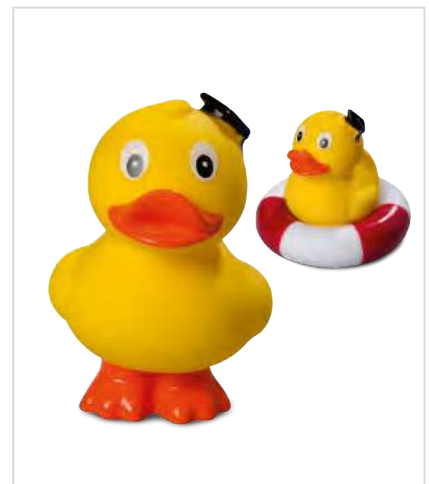

M131169
Absolvent/
graduate **1,63 €**

• Veredelungstechniken ab S. 144/
• finishing techniques at p. 144

Größe/size	ca. 9 cm
Preis Basis/ base price	1-99 St./pc

Veredelungstechniken/
finishing techniques

Werbeanbringung/
advertising customization

Attributs/
features