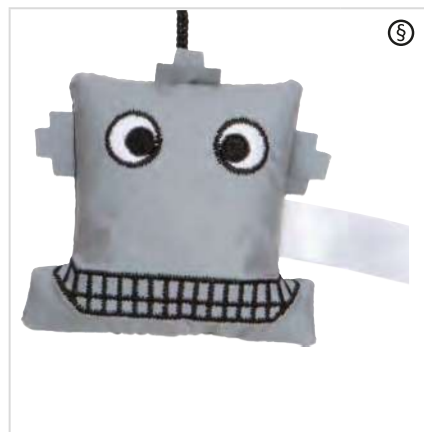

M161093
Robby Roboter 1,52 €

Veredelungstechniken ab S. 144
finishing techniques at p. 144

Größe/size	ca. 7 cm
Preis Basis/ base price	1-99 St./pc

Veredelungstechniken/
finishing techniques

Werbeanbringung/
advertising customization

Features/
features

EC Type Approval
EN13356